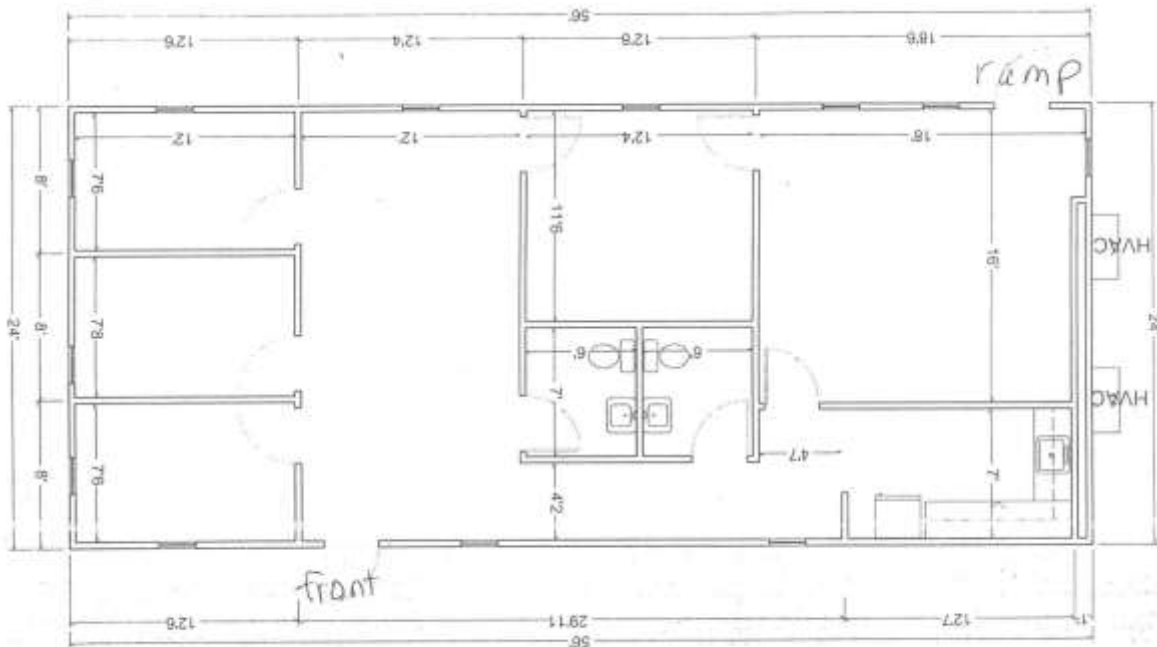

Vanguard Modular Building -Heritage

Year Built: 2006

Size: 24' x 56'

Square Footage: 1,344

Construction: Steel chassis, wood framing, hardboard siding, and single ply roof

Interior Finish: Vinyl flooring, laminate wall panels, suspended ceiling tiles, recessed fluorescent lighting, central air conditioning includes two heat pumps